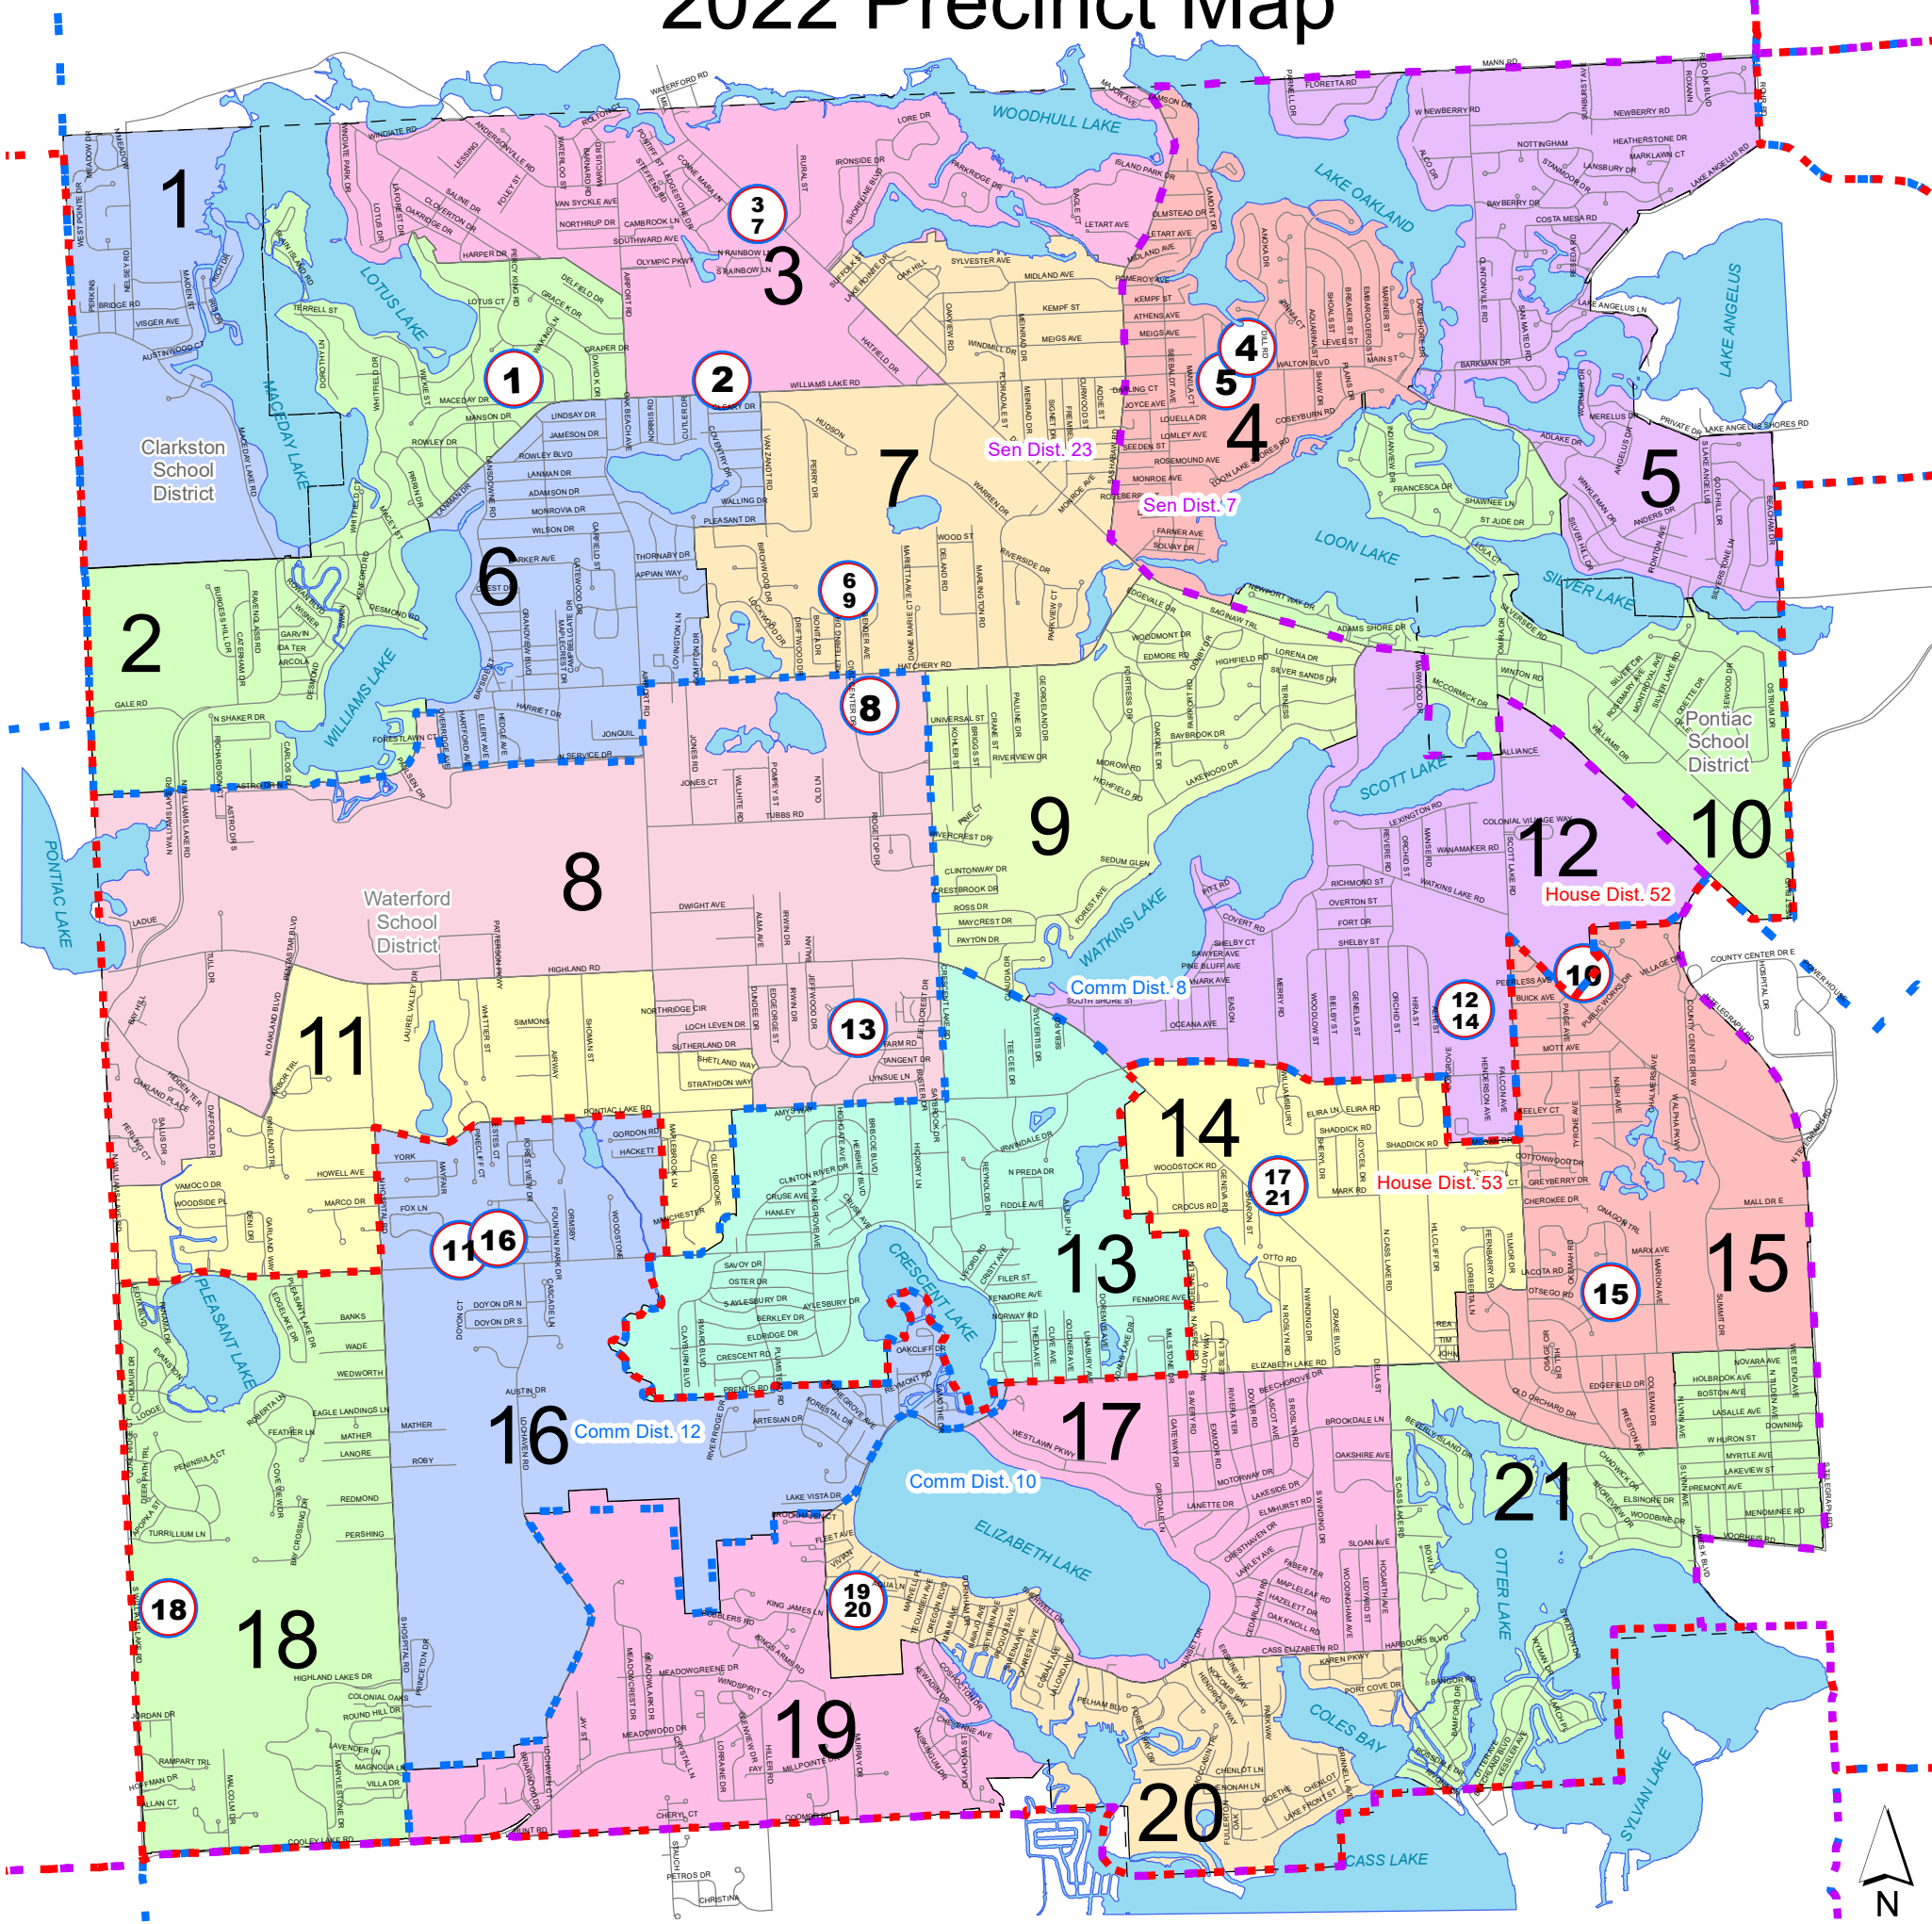

2022 Precinct Map

March, 2022

Waterford Township Voting Precincts & Locations

- 1. Schoolcraft Elementary School
6400 Maceday Dr
- 2. Recreation Center/CAI Building
5640 Williams Lake Rd
- 3. Our Lady of the Lakes
St. Joseph Hall
5481 Dixie Hwy
- 4. Grayson Elementary School
3800 W Walton
- 5. Mason Middle School
3835 W Walton
- 6. Kettering High School
2800 Kettering Dr
- 7. Our Lady of the Lakes
St. Joseph Hall
5481 Dixie Hwy

WATERFORD TOWNSHIP 2023-2032 DISTRICTS

County Comm. Dist.	Precincts
08	1, 2, 3, 4, 5, 6, 7, 9, 10, 12
10	13, 14, 15, 17, 19, 20, 21
12	8, 11, 16, 18
State House Dist.	Precincts
52	1, 2, 3, 4, 5, 6, 7, 8, 9, 10, 11, 12, 13
53	14, 15, 16, 17, 18, 19, 20, 21
State Senate Dist.	Precincts
7	4, 5, 10
23	1, 2, 3, 6, 7, 8, 9, 11, 12, 13, 14, 15, 16, 17, 18, 19, 20, 21
US Cong. Dist.	Precincts
11	1, 2, 3, 4, 5, 6, 7, 8, 9, 10, 11, 12, 13, 14, 15, 16, 17, 18, 19, 20, 21