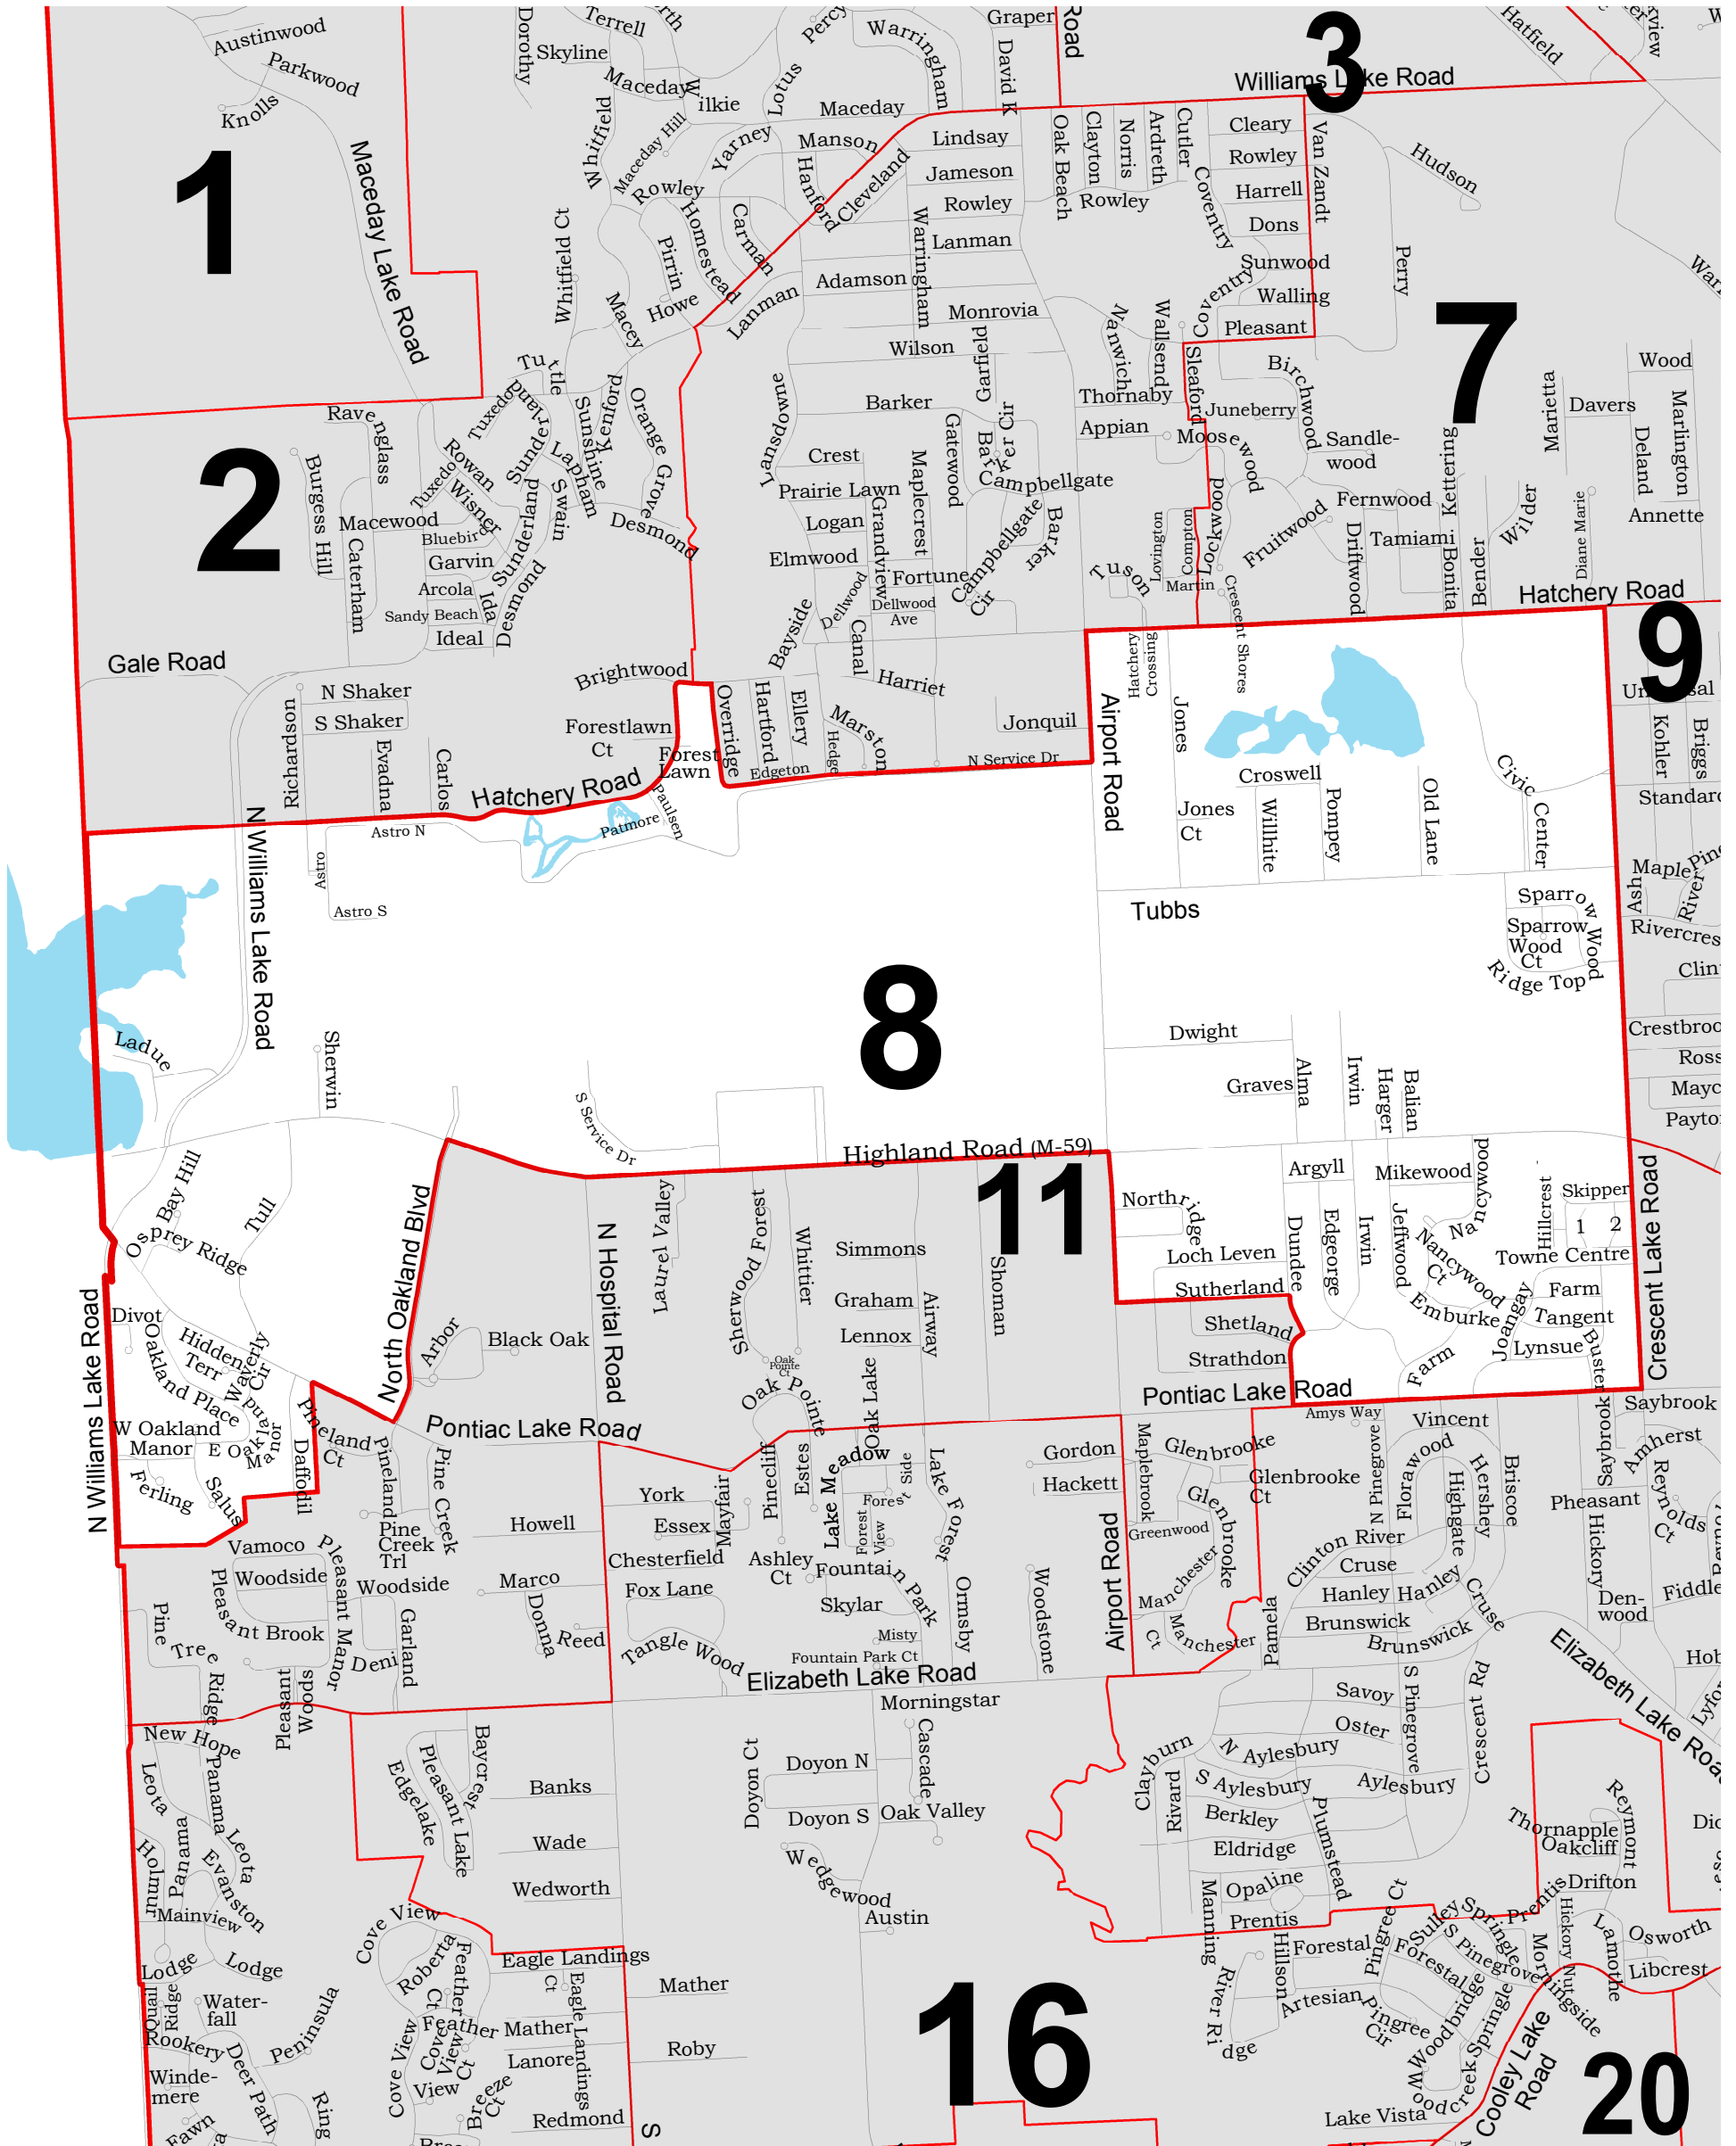

Waterford Township Voting Precinct 8

If your street is in within the white area on the map, you are at the correct polling location. If you have any questions, please speak with an Election Inspector.

Voting Precinct 8

Polling location located at:
 John D Pierce Middle School
 5145 Hatchery Road

2/20/2018

Information depicted hereon is for reference purposes only. It was compiled from the best available resources, which have varying degrees of accuracy. This data are neither a legally recorded map nor a survey and is not intended to be used as such. The Charter Township of Waterford assumes no responsibility for errors that arise from the use of this data.