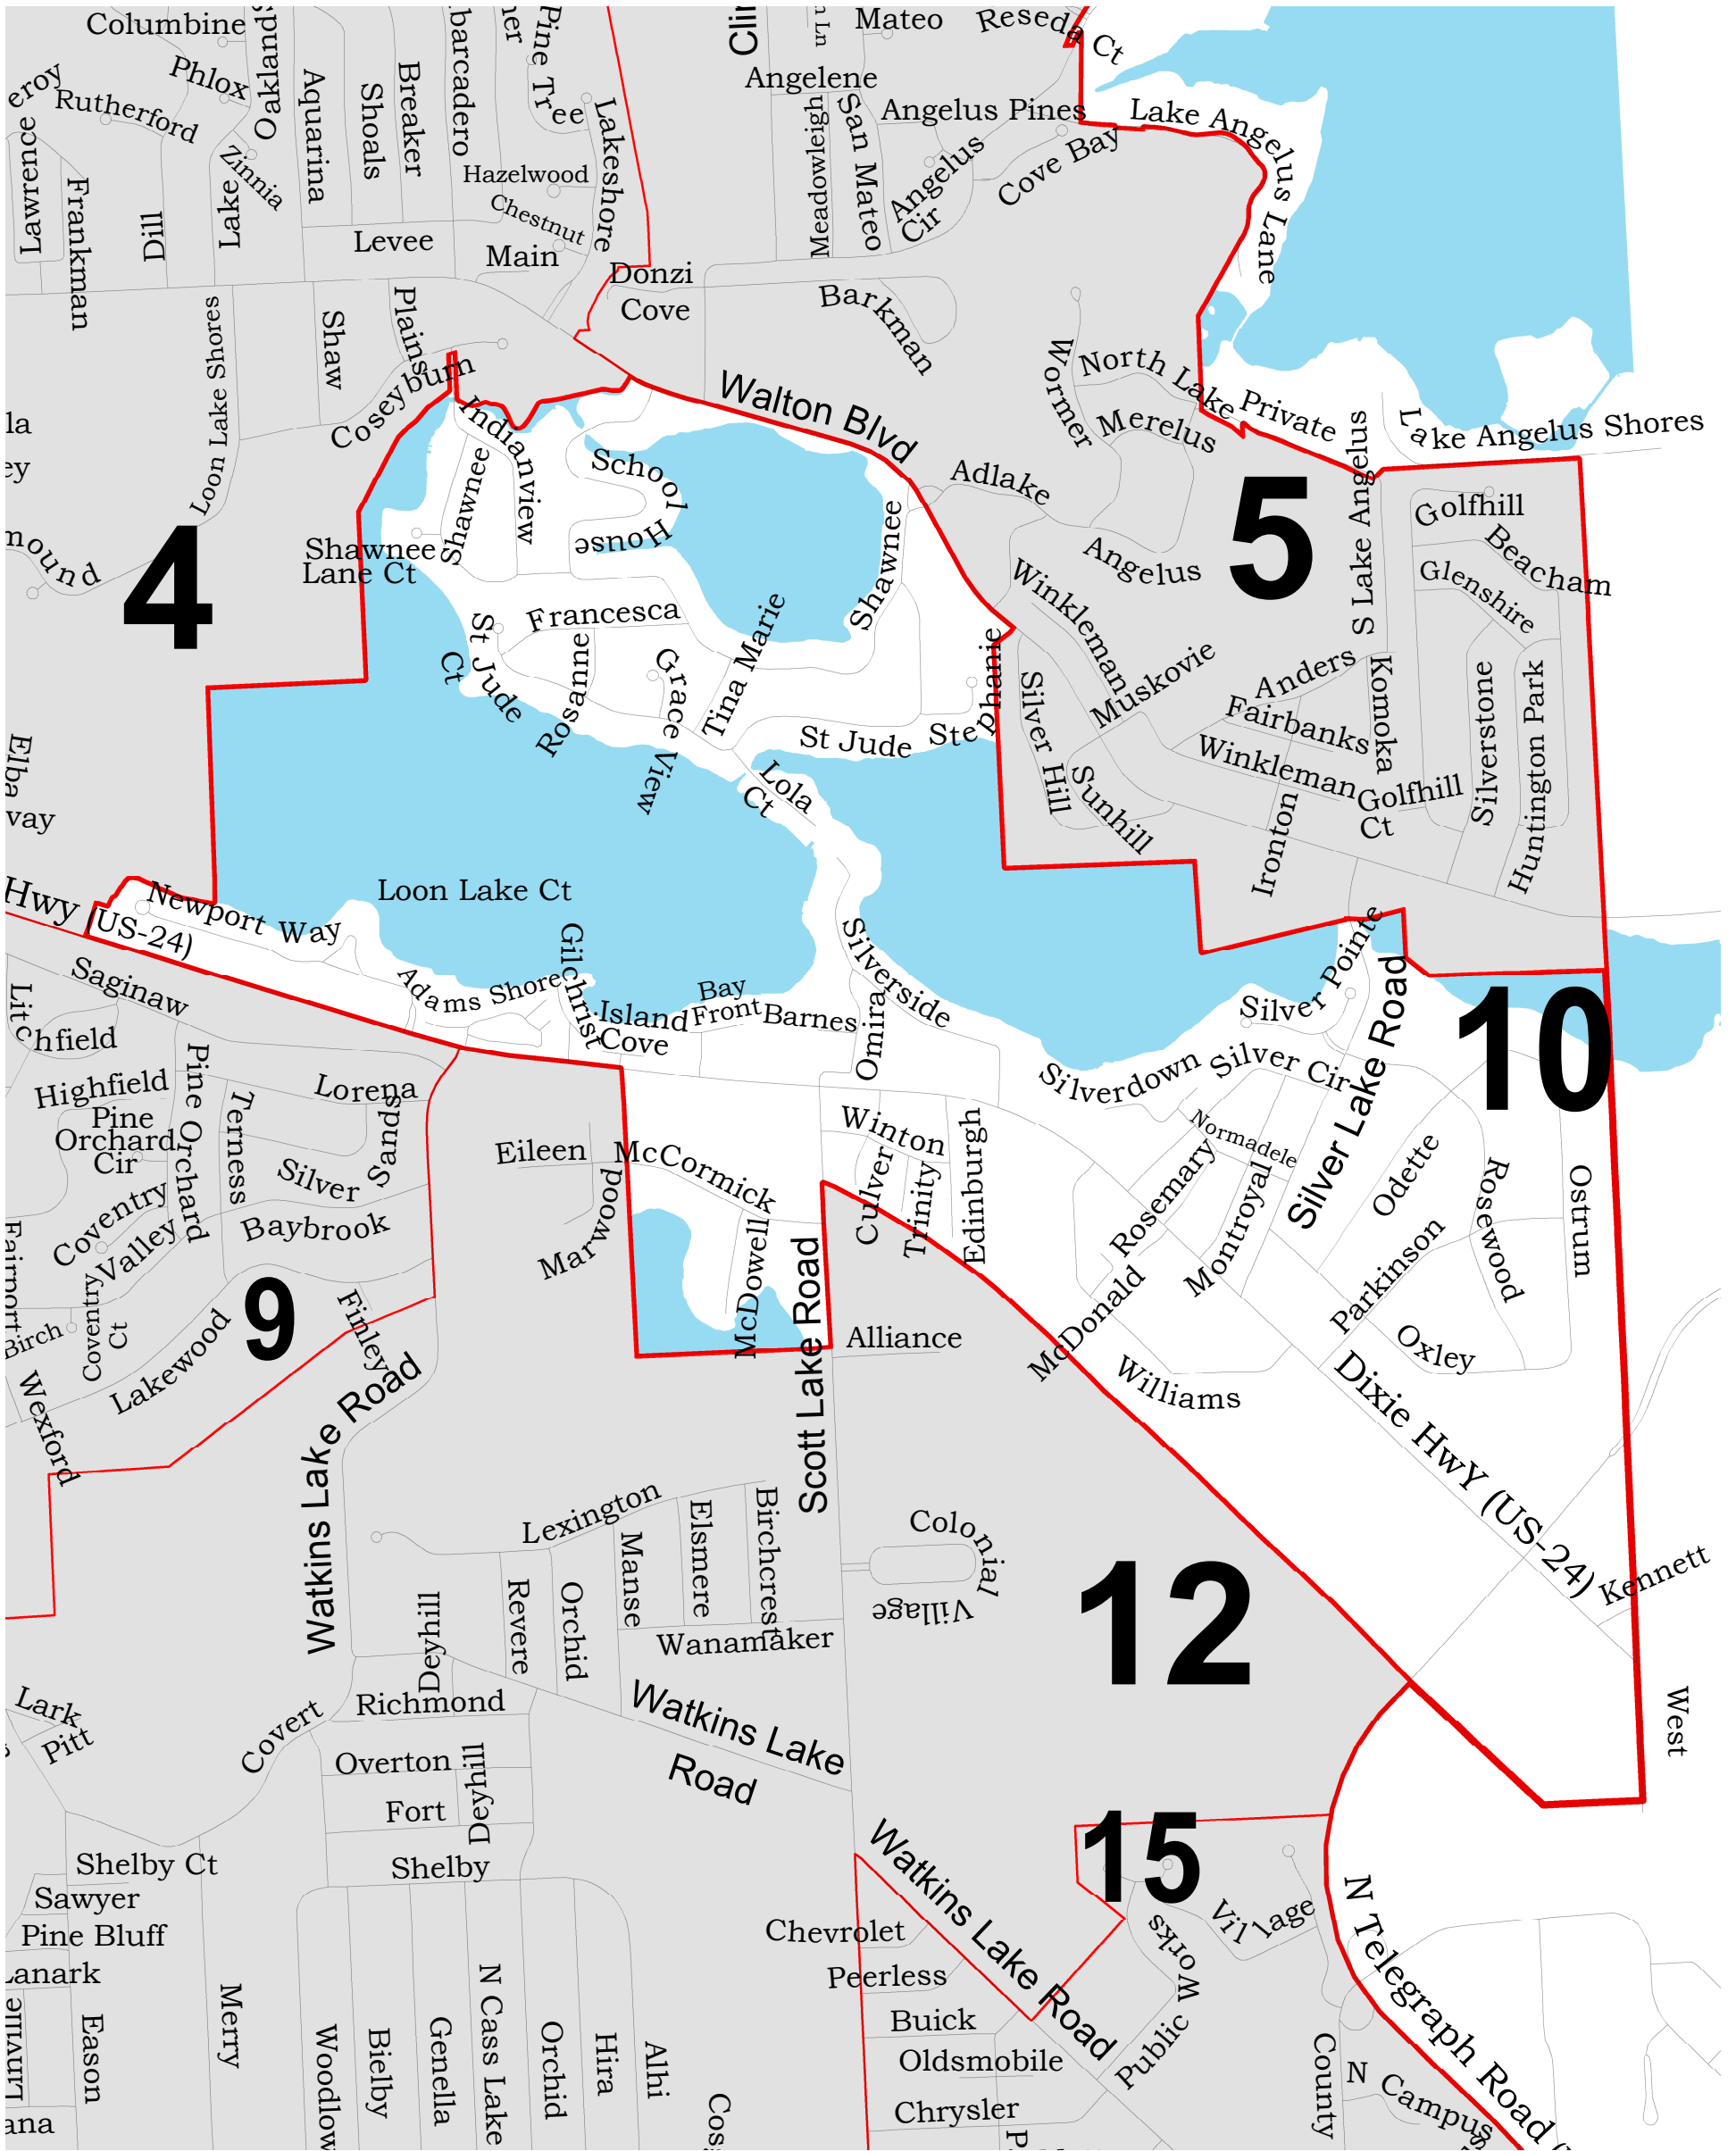

Waterford Township Voting Precinct 10

If your street is in within the white area on the map, you are at the correct polling location. If you have any questions, please speak with an Election Inspector.

Voting Precinct 10

Polling location located at:
 Oakland County Parks
 2800 Watkins Lake Rd

2/20/2018

Information depicted hereon is for reference purposes only. It was compiled from the best available resources, which have varying degrees of accuracy. This data are neither a legally recorded map nor a survey and is not intended to be used as such. The Charter Township of Waterford assumes no responsibility for errors that arise from the use of this data.