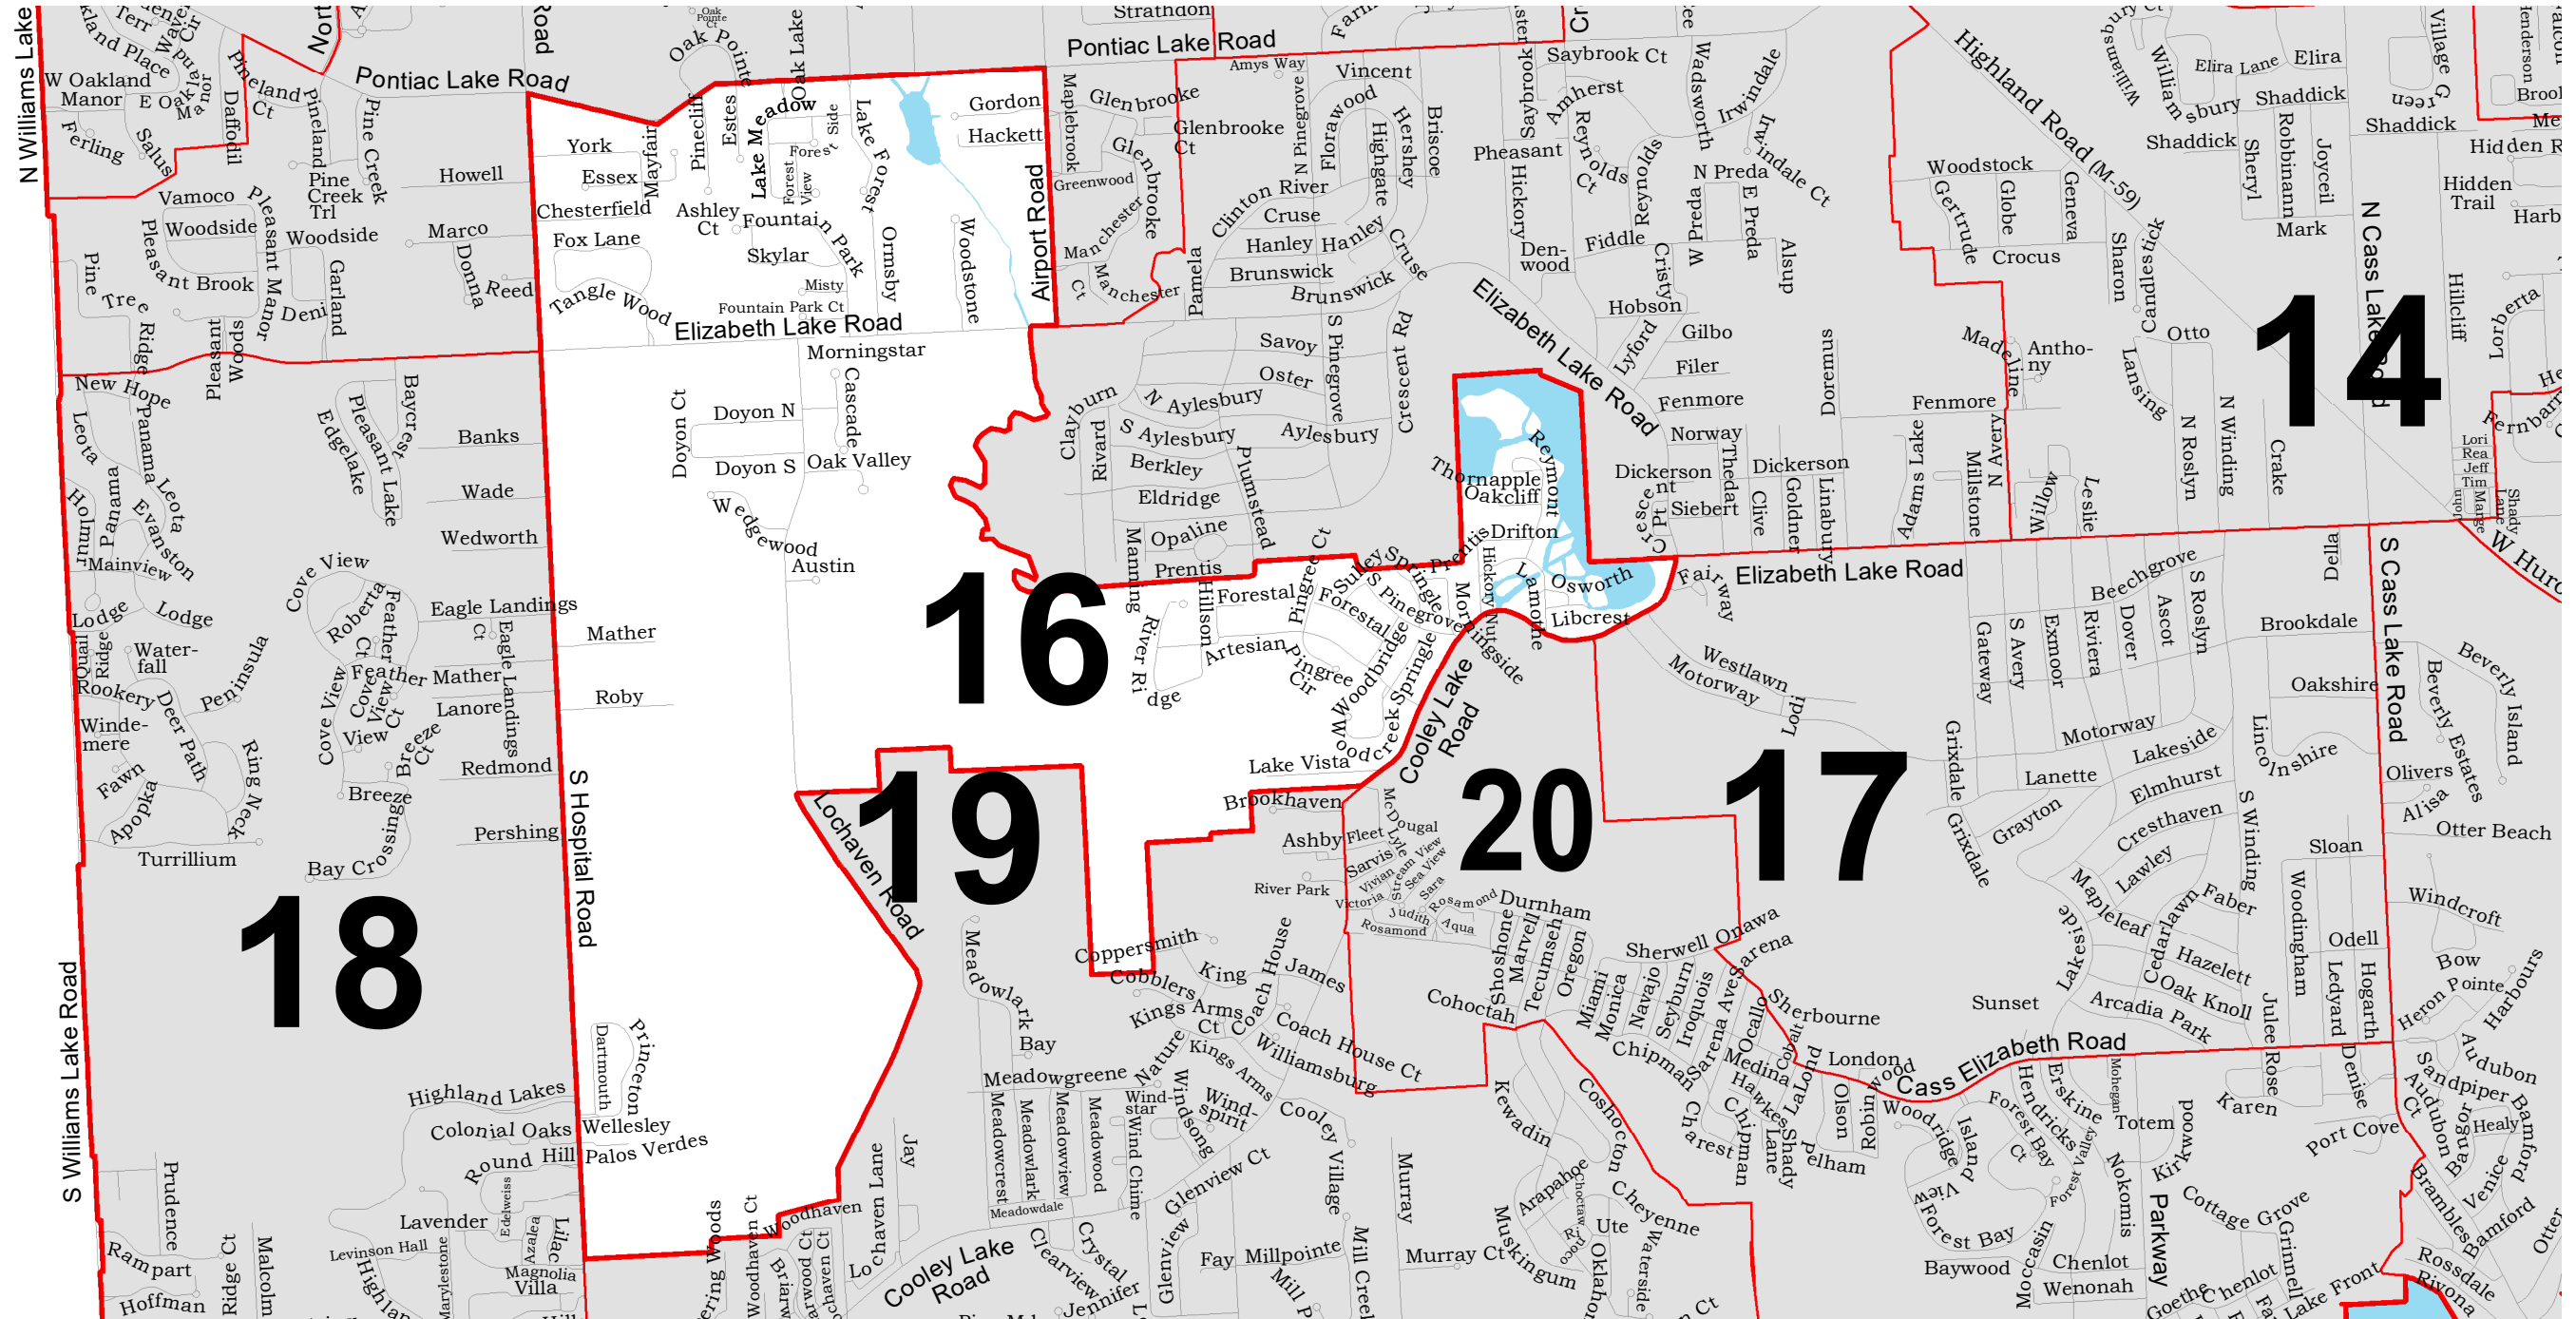

Waterford Township Voting Precinct 16

**If your street is in within the white area on the map, you are at the correct polling location.
If you have any questions, please speak with an Election Inspector.**

Voting Precinct 16

Polling location located at:
William Beaumont Elementary School
6532 Elizabeth Lake Road

6/2/2022

Information depicted hereon is for reference purposes only. It was compiled from the best available resources, which have varying degrees of accuracy. This data are neither a legally recorded map nor a survey and is not intended to be used as such. The Charter Township of Waterford assumes no responsibility for errors that arise from the use of this data.