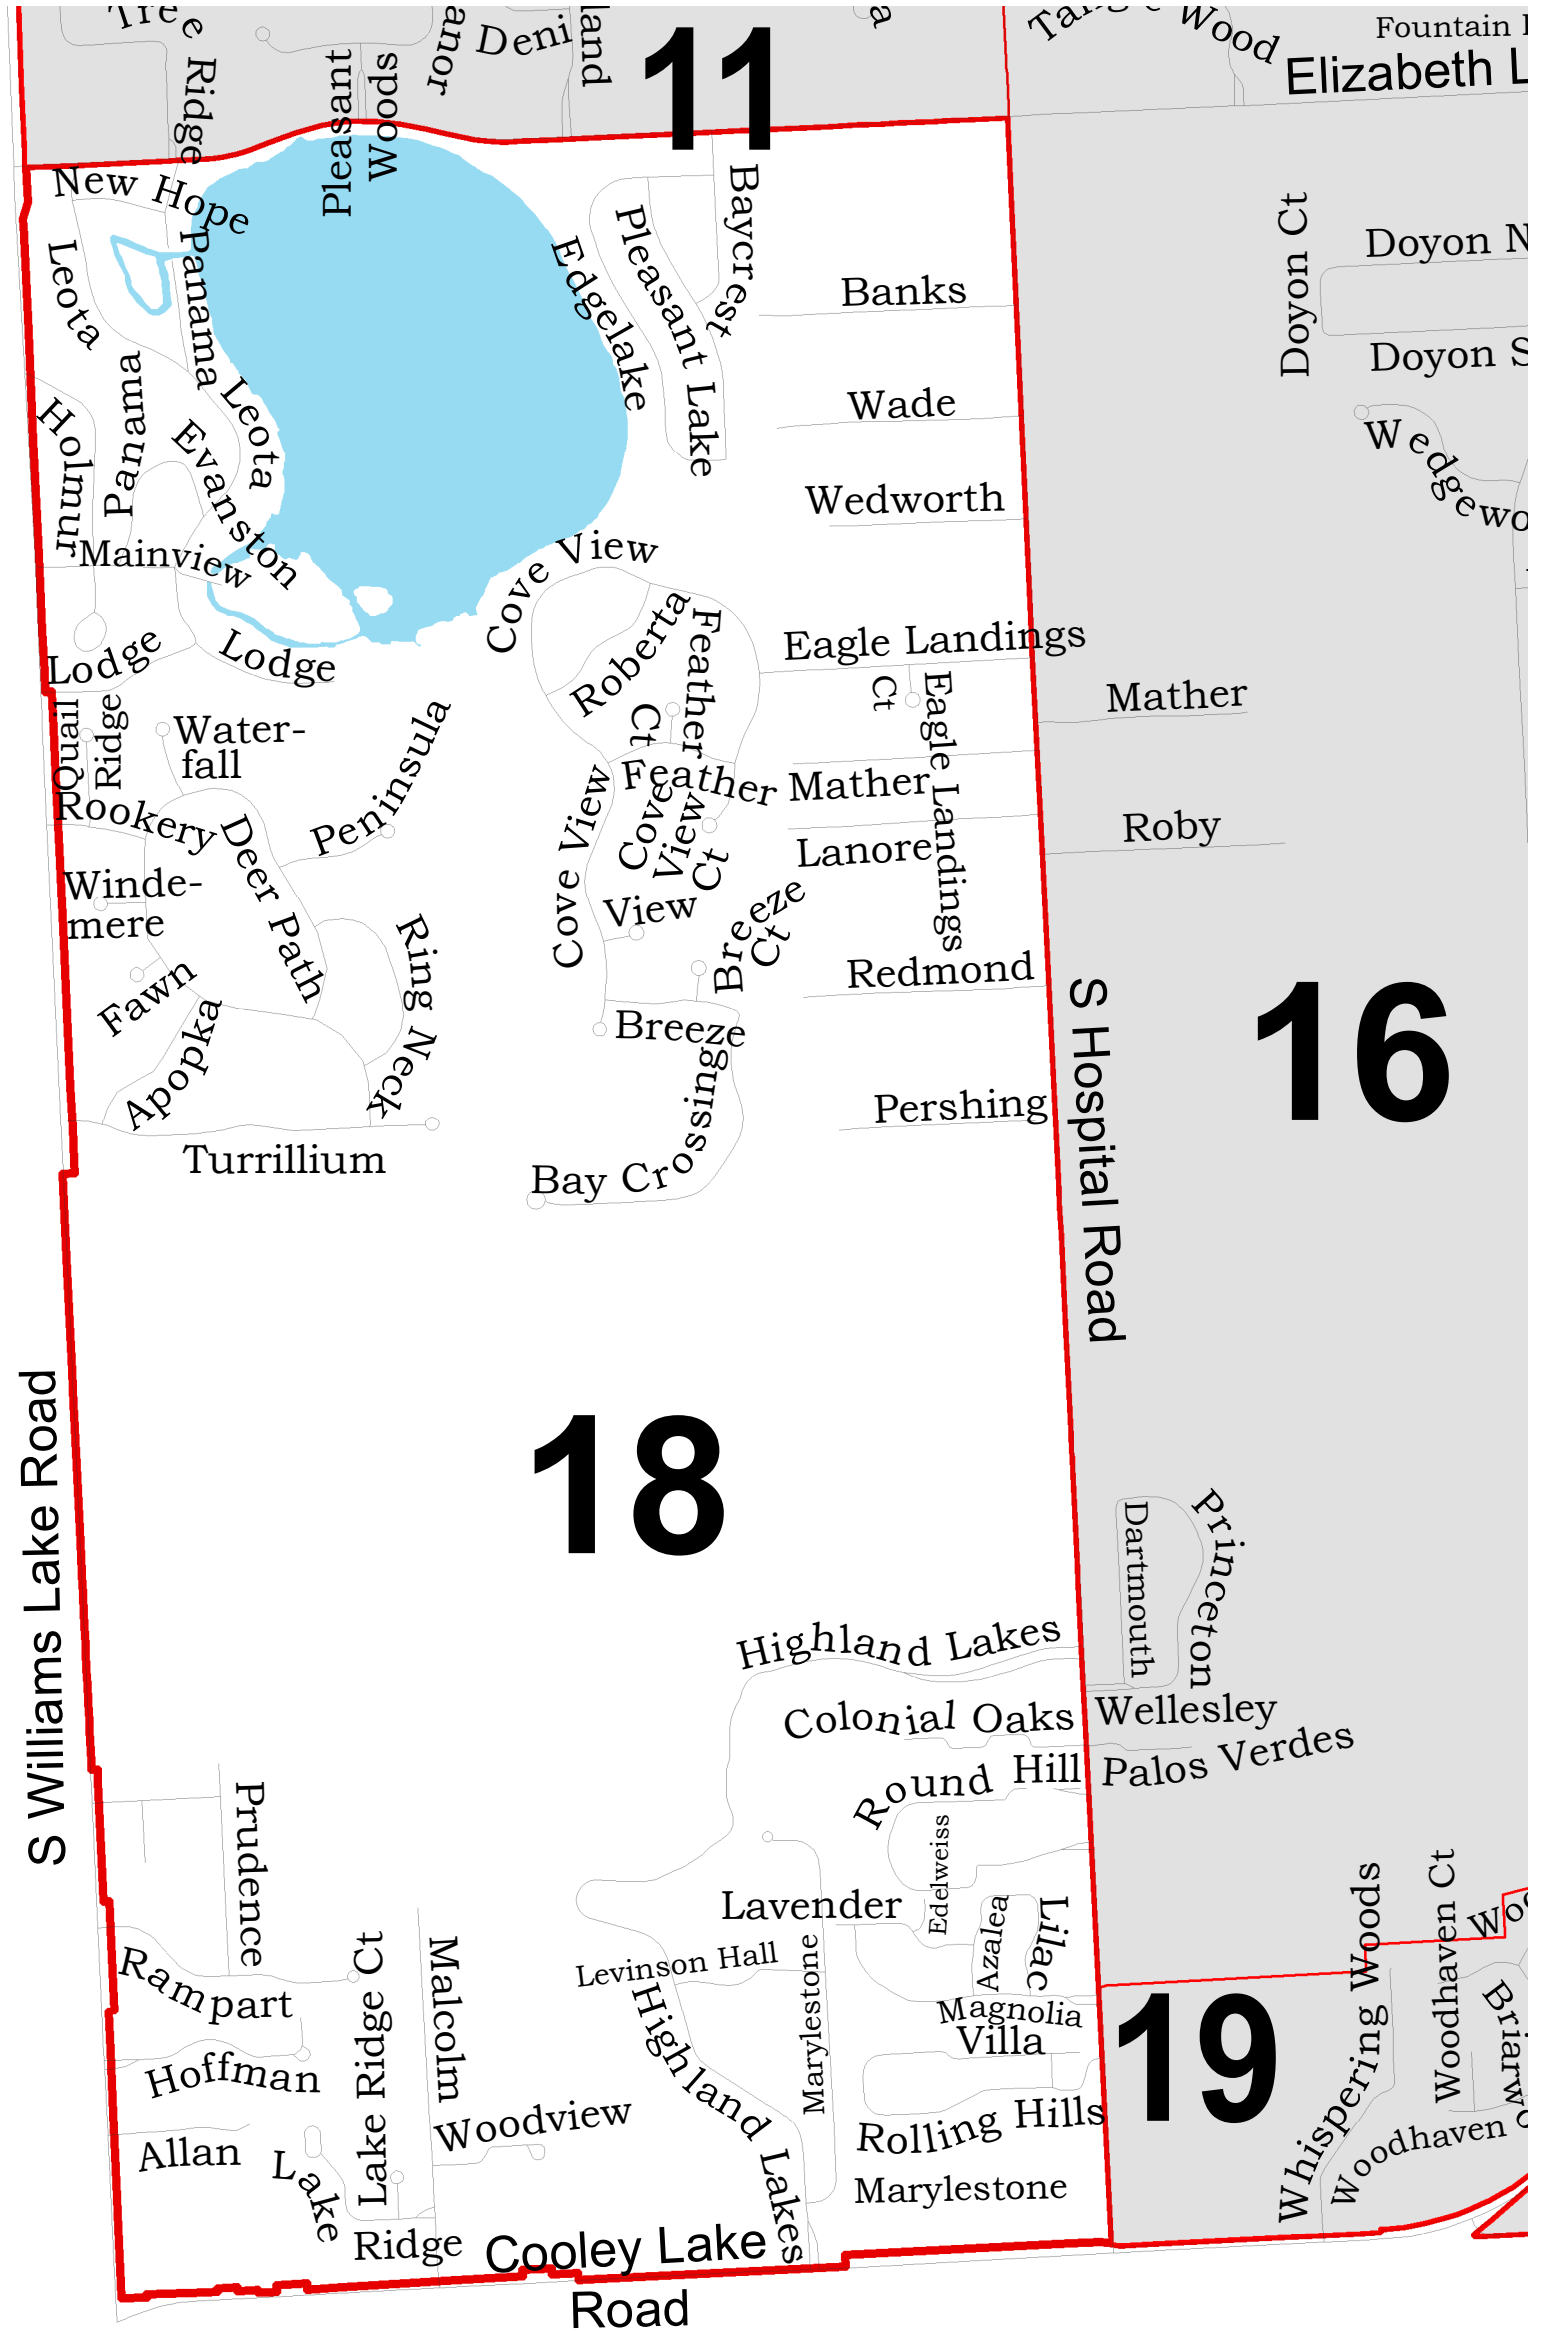

# Waterford Township Voting Precinct 18

**If your street is in within the white area on the map, you are at the correct polling location. If you have any questions, please speak with an Election Inspector.**

## Voting Precinct 18

Polling location located at:  
**Hess-Hathaway Park**  
 825 S Williams Lake Road

6/2/2022

Information depicted hereon is for reference purposes only. It was compiled from the best available resources, which have varying degrees of accuracy. This data are neither a legally recorded map nor a survey and is not intended to be used as such. The Charter Township of Waterford assumes no responsibility for errors that arise from the use of this data.