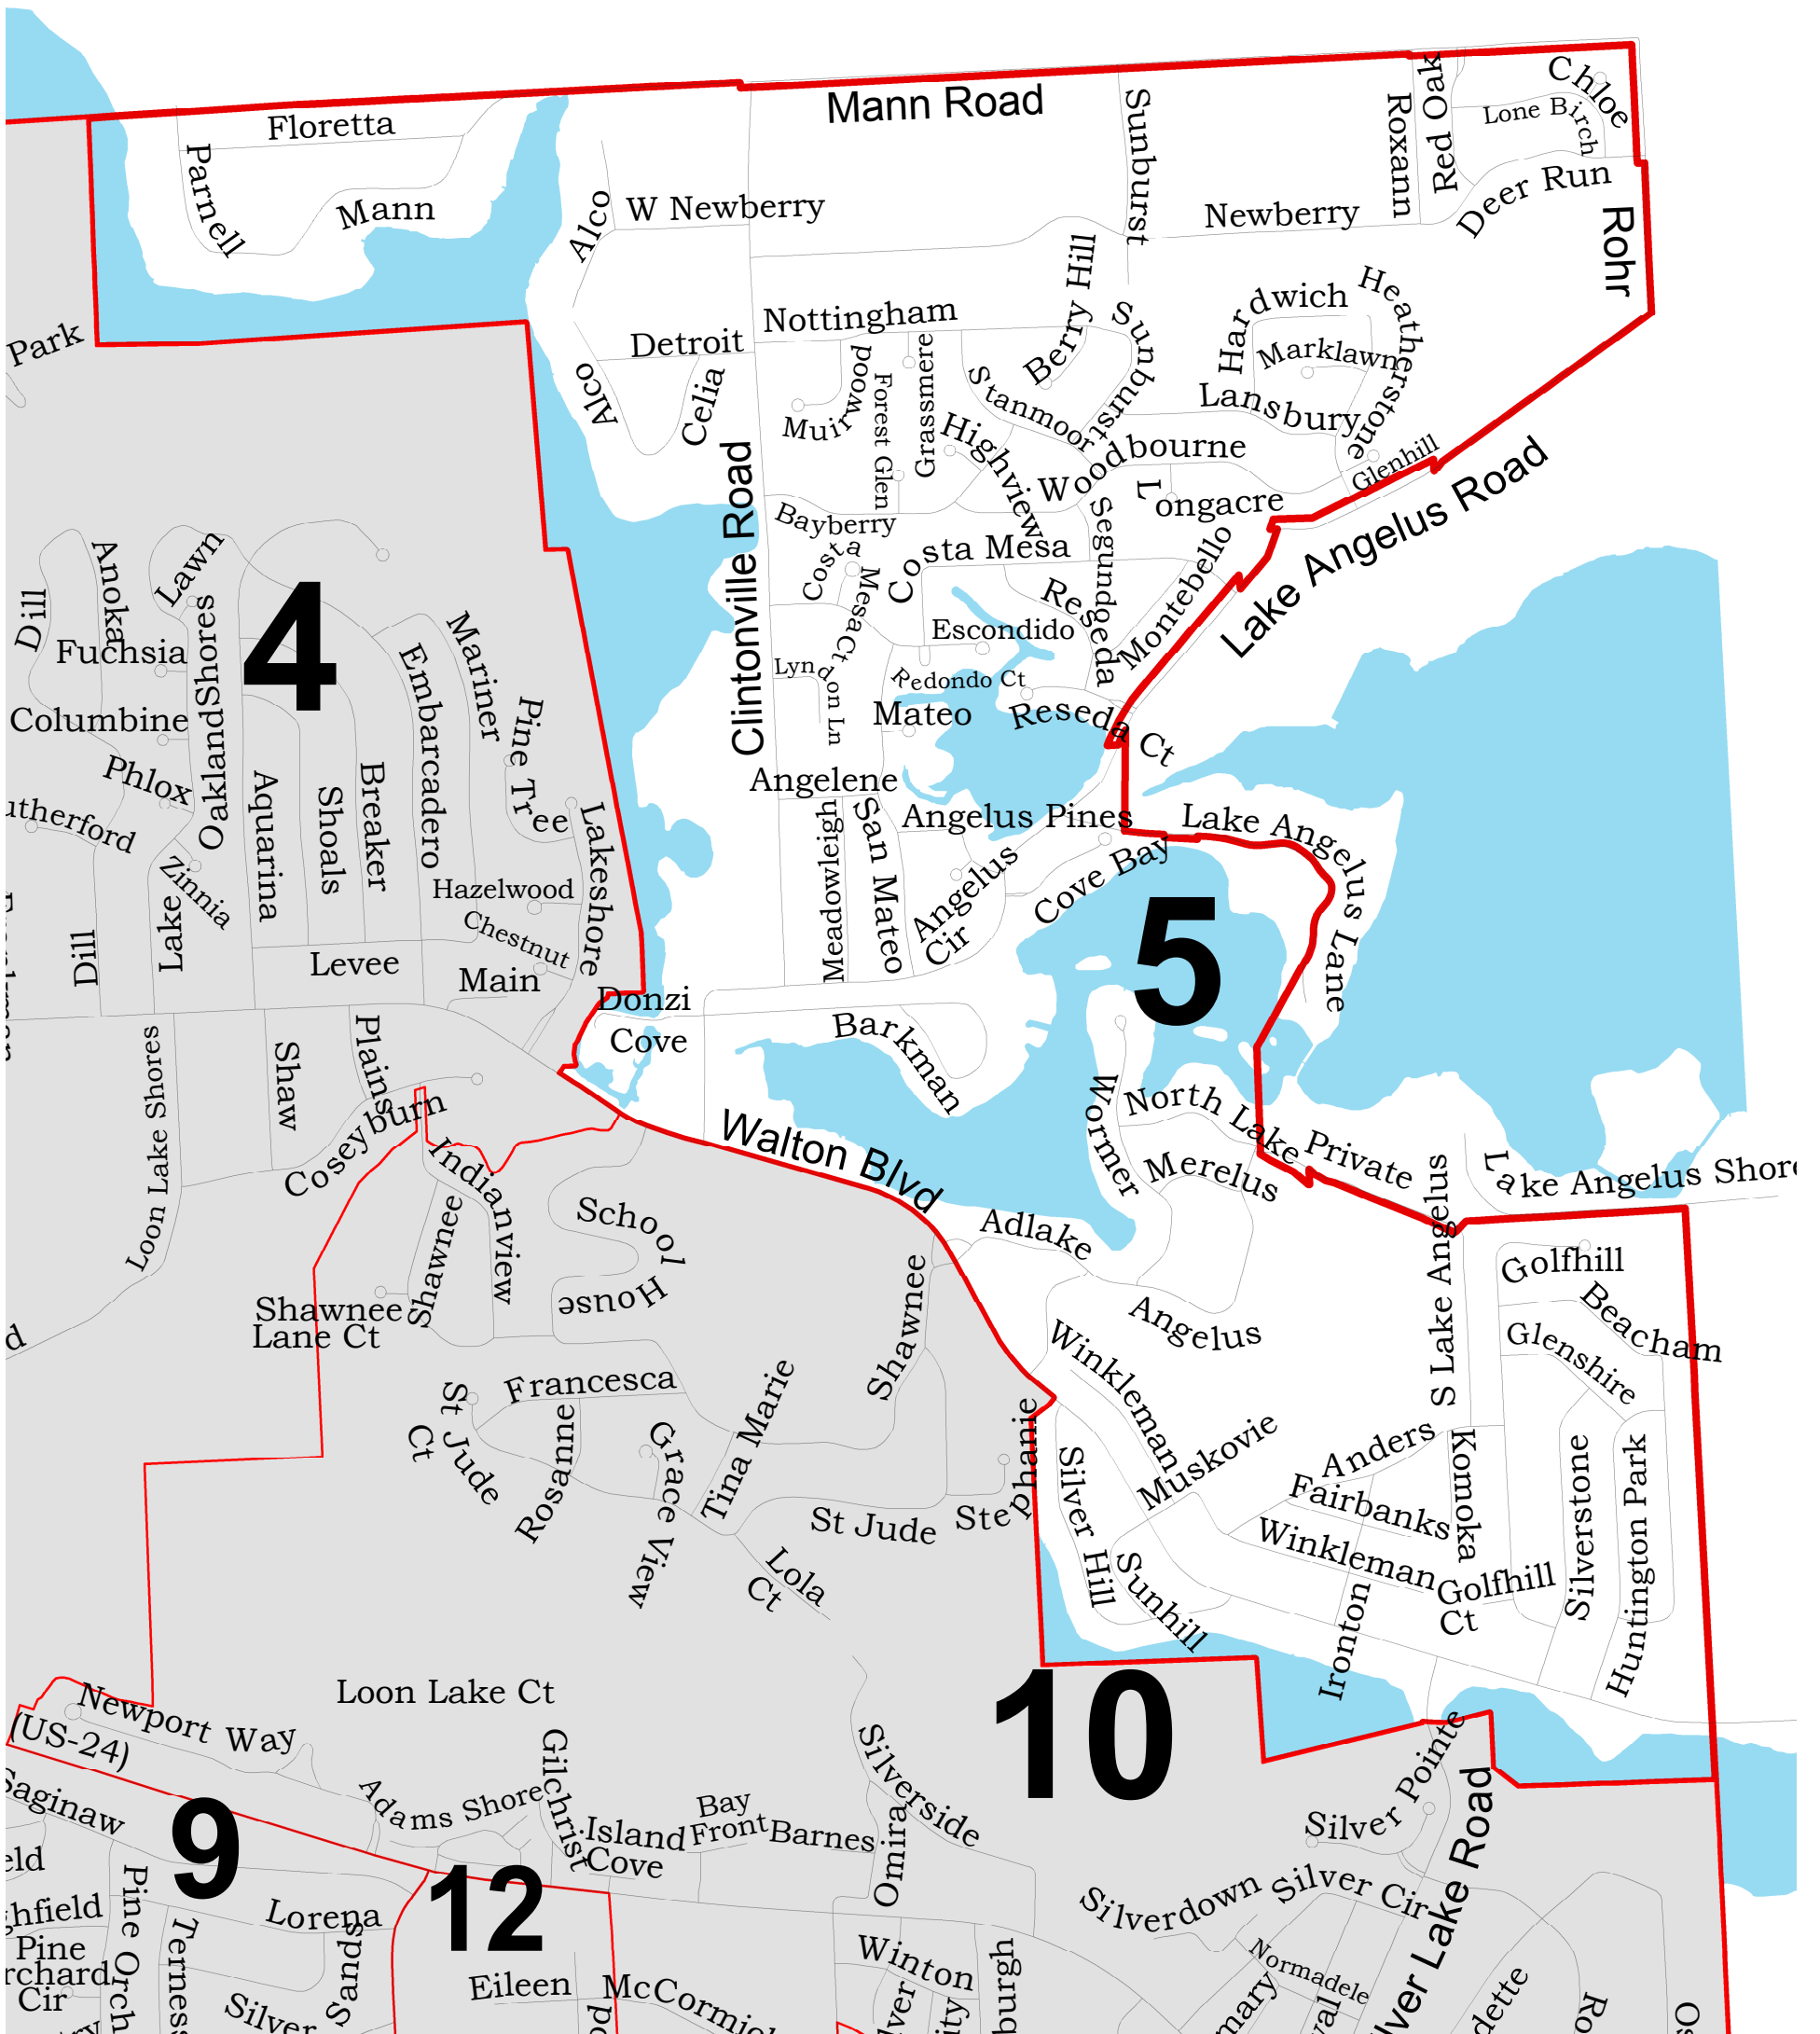

# Waterford Township Voting Precinct 5

If your street is in within the white area on the map, you are at the correct polling location. If you have any questions, please speak with an Election Inspector.

## Voting Precinct 5

Polling location located at:  
 Mason Middle School  
 3835 W Walton Blvd

2/20/2018

Information depicted hereon is for reference purposes only. It was compiled from the best available resources, which have varying degrees of accuracy. This data are neither a legally recorded map nor a survey and is not intended to be used as such. The Charter Township of Waterford assumes no responsibility for errors that arise from the use of this data.